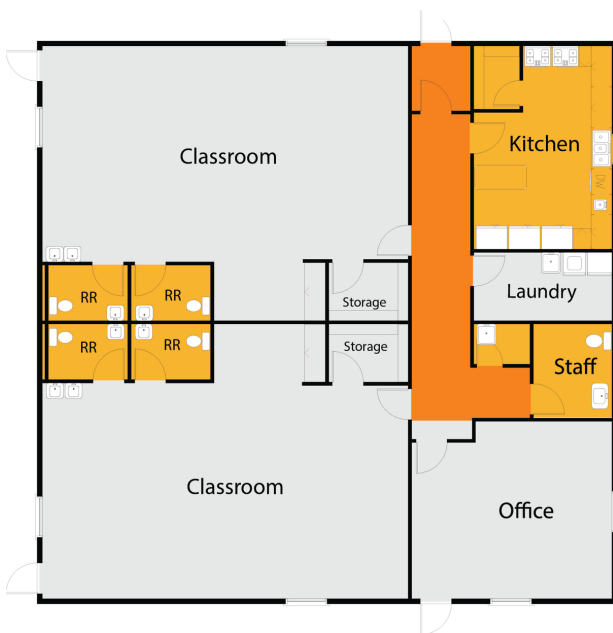

Customer Name: Mid-Sioux Opportunity Head Start

Project Location: Cherokee, IA

Building Type(s): Modular Classrooms

Job Type: Sale

Total Sq. Ft: 3,136 sq. ft.

THE CHALLENGE AND SOLUTION

After looking into traditional construction, they found the architect fees alone were enough to investigate other options. As a not-for-profit Community Action Agency that helps low-income families in Northwest Iowa, Mid-Sioux was looking for the most cost-effective way to construct a new facility.