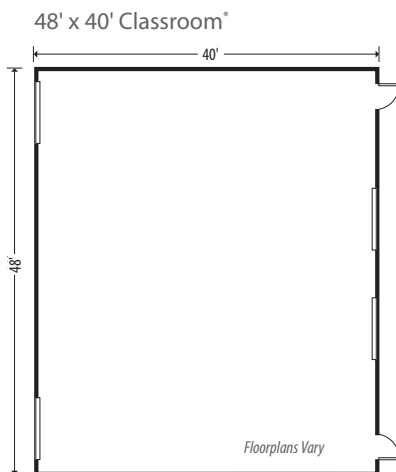

JOB SITE BUILDINGS

Electrical Features

- Recessed fluorescent lighting
- 100 Amp, 240V single phase panel box**
- Exterior lighting with independent switch
- Empty conduit boxes for pull station and fire alarm system (*wires and devices supplied by others*)

Heating & Air Conditioning

- HVAC system
- Ducted air distribution
- Roof, exterior wall, and subfloor insulation
- Programmable electronic thermostat
- Classroom Ventilators

Options

- Deck and stair rentals
- Restrooms
- Flexible floorplans
- Fiscal year billing option
- In-house service team
- Custom paint
- Custom carpet/floor covering
- Custom cabinetry
- Low voltage data/voice drops
- Security screen

*All dimensions are nominal. Unless noted, equipment and related furnishing, finishes, accessories, and appliances provided are previously leased. Materials, dimensions, and specifications vary.

**Not available on all units.

Fixture count, floorplans and available sizes may vary by region. Please contact your modular building expert for further information. Specifications are subject to change without notice.

800.944.3442 • mobilemodular.com

5700 Las Positas Road, Livermore, CA 94551 • 11450 Mission Blvd., Mira Loma, CA 91752