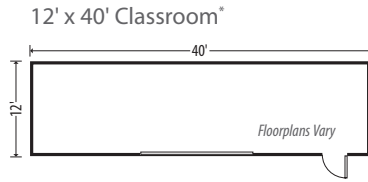

JOB SITE BUILDINGS