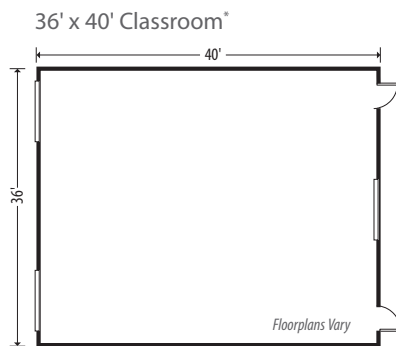

JOB SITE BUILDINGS

Electrical Features

- Recessed fluorescent lighting
- 100 Amp, 240V single phase panel box**
- Exterior lighting with independent switch
- Empty conduit boxes for pull station and fire alarm system (*wires and devices supplied by others*)

Heating & Air Conditioning

- HVAC system
- Ducted air distribution
- Roof, exterior wall, and subfloor insulation
- Programmable electronic thermostat
- Classroom Ventilators

Options

- Deck and stair rentals
- Restrooms
- Flexible floorplans
- Fiscal year billing option
- In-house service team
- Custom paint
- Custom carpet/floor covering
- Custom cabinetry
- Low voltage data/voice drops
- Security screen

*All dimensions are nominal. Unless noted, equipment and related furnishing, finishes, accessories, and appliances provided are previously leased. Materials, dimensions, and specifications vary.

**Not available on all units.

Fixture count, floorplans and available sizes may vary by region. Please contact your modular building expert for further information. Specifications are subject to change without notice.

800.944.3442 • mobilemodular.com

5700 Las Positas Road, Livermore, CA 94551 • 11450 Mission Blvd., Mira Loma, CA 91752