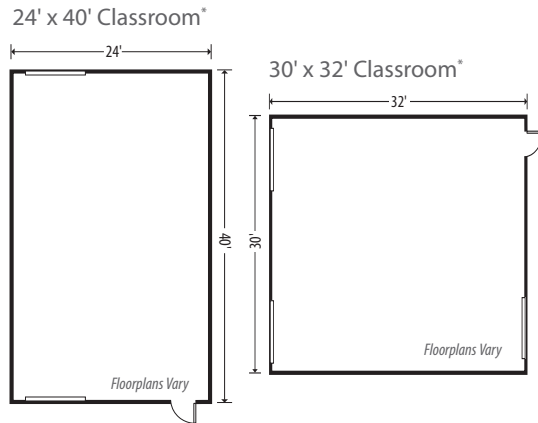

JOB SITE BUILDINGS

Electrical Features

- Recessed fluorescent lighting
- 100 Amp, 240V single phase panel box**
- Exterior lighting with independent switch
- Empty conduit boxes for pull station and fire alarm system (*wires and devices supplied by others*)

Heating & Air Conditioning

- HVAC system
- Ducted air distribution
- Roof, exterior wall, and subfloor insulation
- Programmable electronic thermostat
- Classroom Ventilators

Options

- Deck and stair rentals
- Restrooms
- Flexible floorplans
- Fiscal year billing option
- In-house service team
- Custom paint
- Custom carpet/floor covering
- Custom cabinetry
- Low voltage data/voice drops
- Security screen

*All dimensions are nominal. Unless noted, equipment and related furnishing, finishes, accessories, and appliances provided are previously leased. Materials, dimensions, and specifications vary.

**Not available on all units.

Fixture count, floorplans and available sizes may vary by region. Please contact your modular building expert for further information. Specifications are subject to change without notice.

800.944.3442 • mobilemodular.com

5700 Las Positas Road, Livermore, CA 94551 • 11450 Mission Blvd., Mira Loma, CA 91752