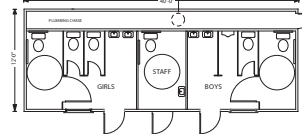

Fixture count, floorplans and available sizes may vary by region. Please contact your modular building expert for further information. Specifications are subject to change without notice.

12' x 40" Boys/Girl/Staff/Staff – 480 sq ft

12' x 40" Boys/Girl – 480 sq ft

12' x 40" Boys/Staff/Girl – 480 sq ft

800.944.3442 • mobilemodular.com

5700 Las Positas Road, Livermore, CA 94551 • 11450 Mission Blvd., Mira Loma, CA 91752