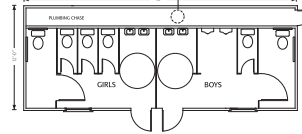

12' x 40" Boys/Girl – 480 sq ft